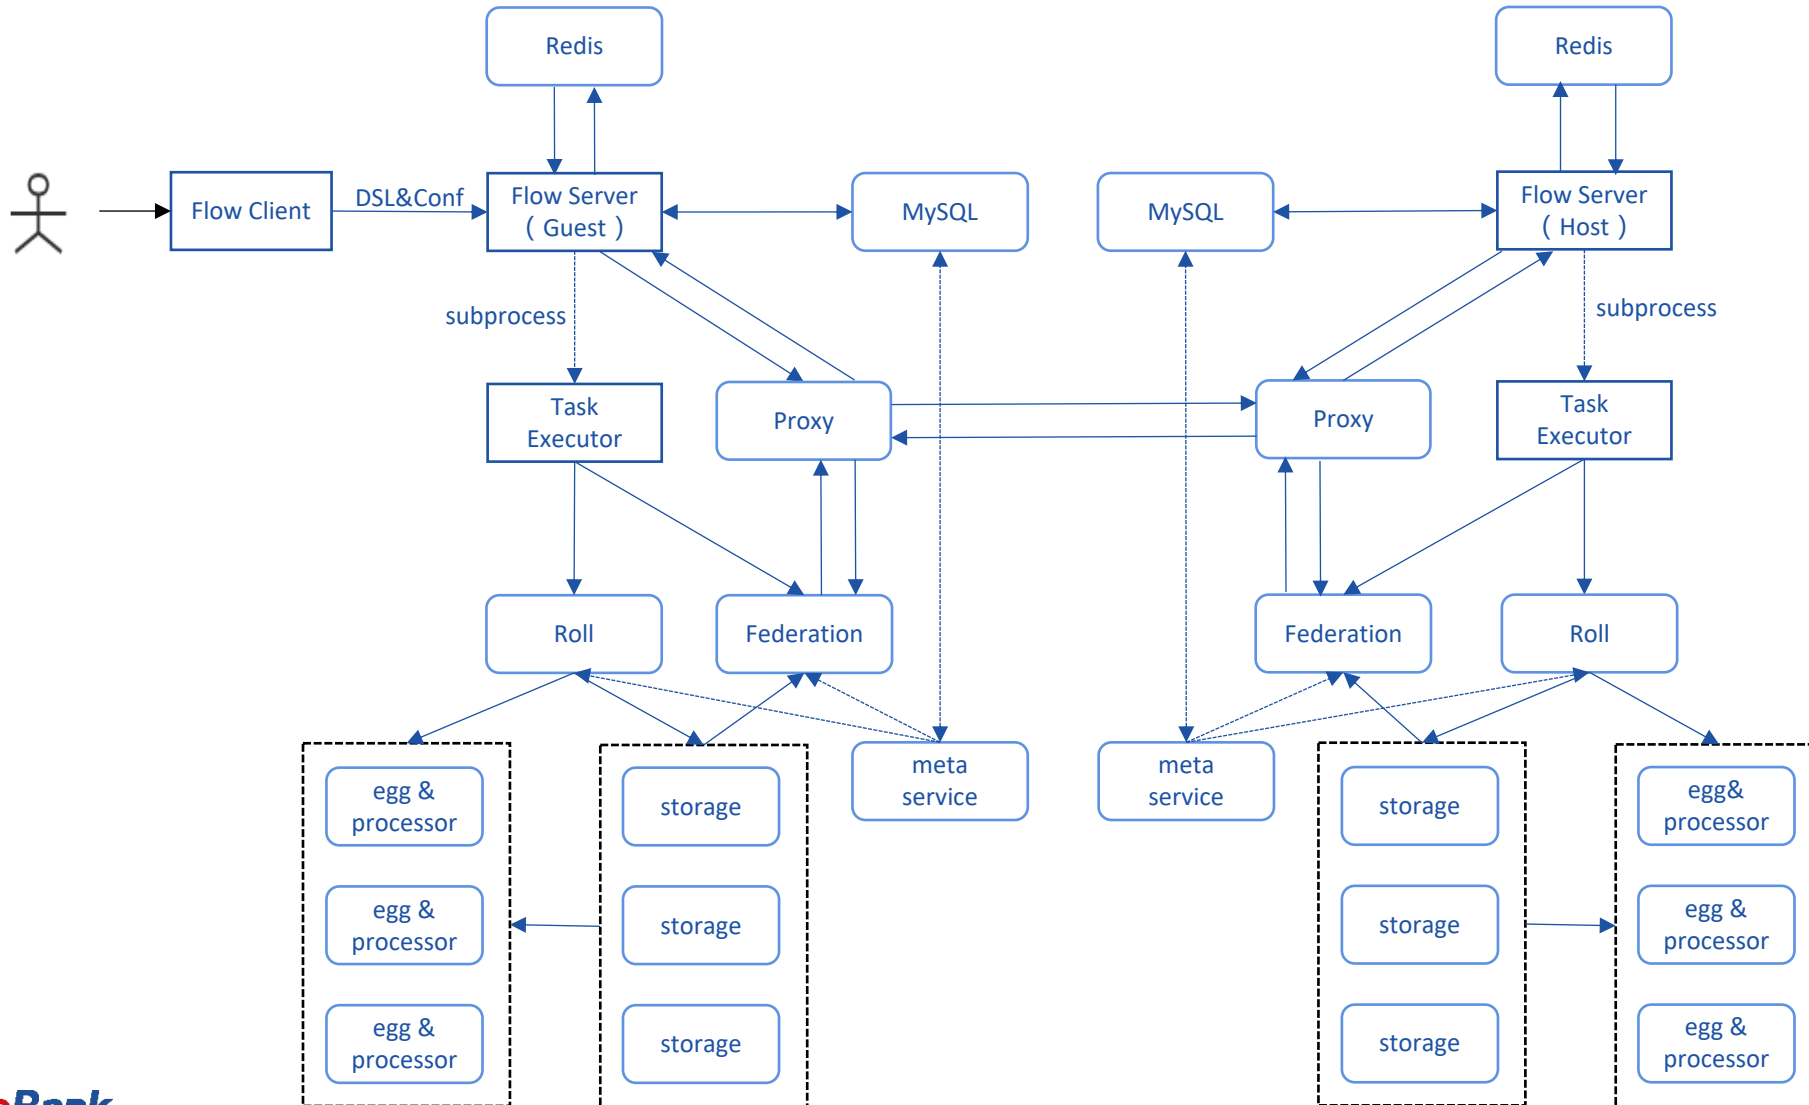

FATE v1.1 ARCH

曾纪策

2019.11

<https://www.fedai.org/>

<https://github.com/FederatedAI/FATE>

FATE Architecture – Single Party

Federated Learning Star Network

FATE Modeling

FATE Publish Model

FATE Online Inference