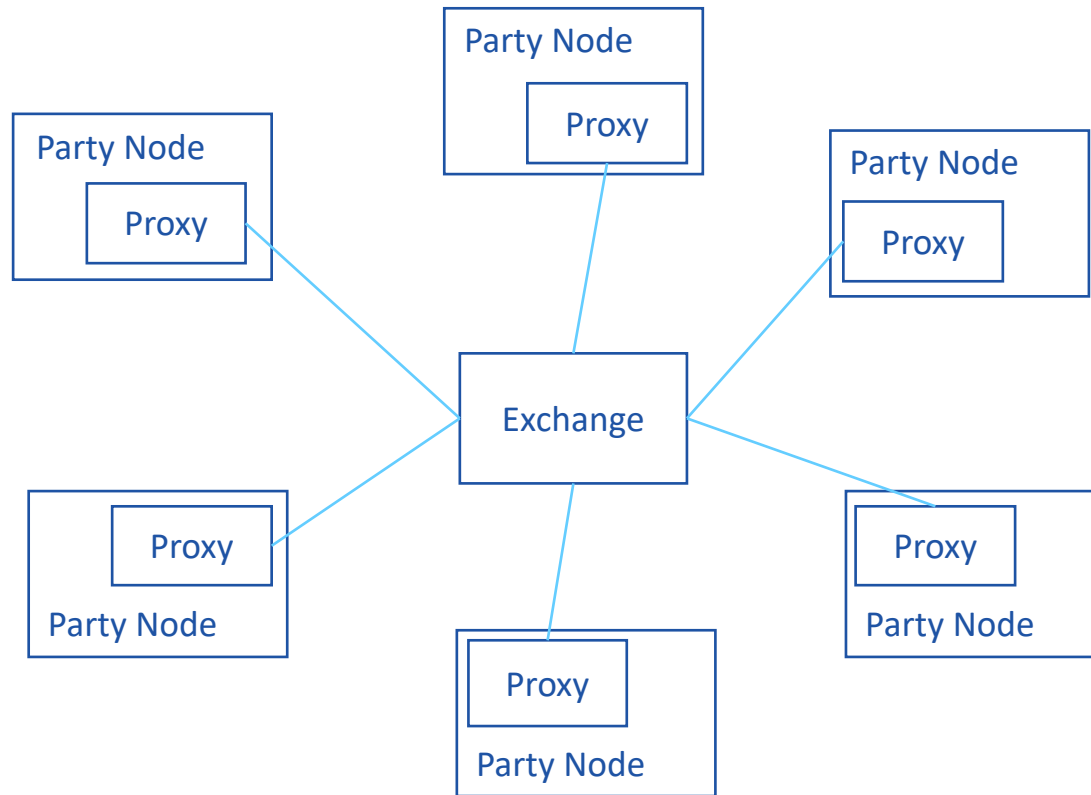

FATE v1.1 ARCH

曾纪策

2019.11

<https://www.fedai.org/>

<https://github.com/FederatedAI/FATE>

FATE Architecture – Single Party

Federated Learning Star Network

FATE Modeling