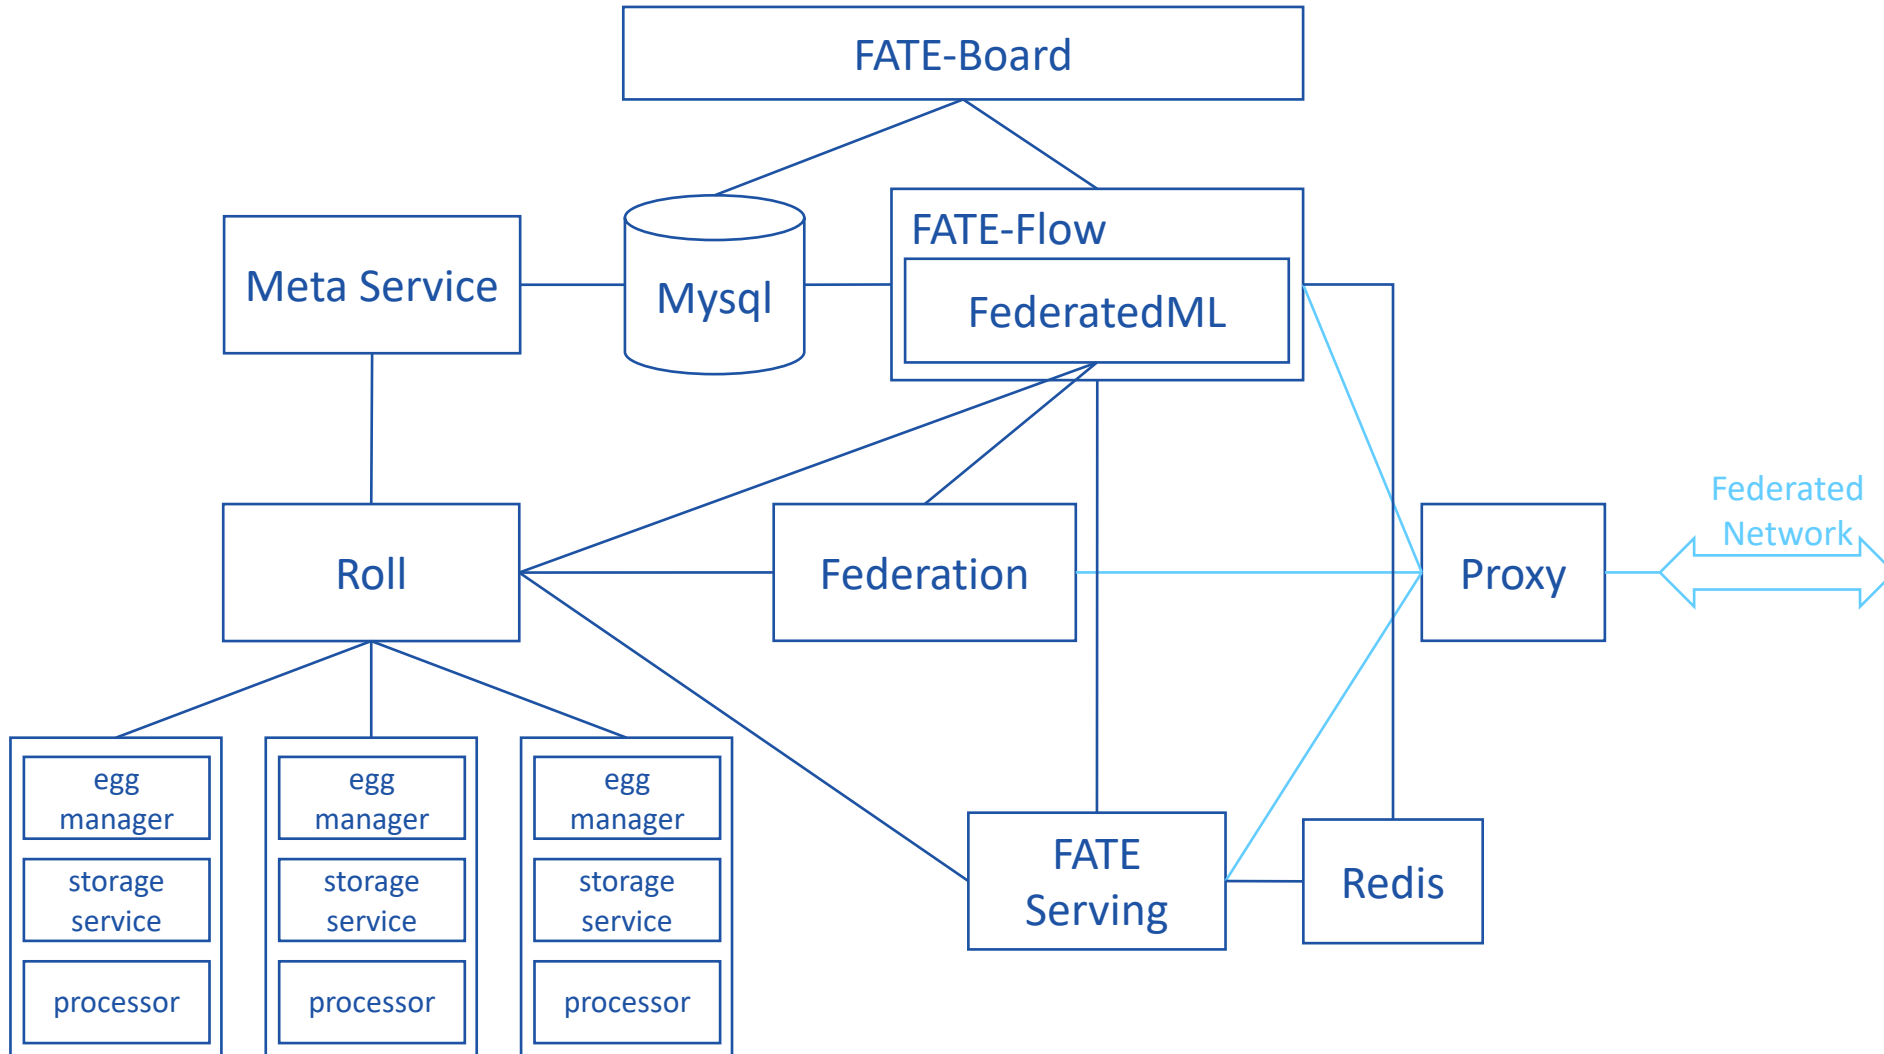

FATE v1.1 ARCH

曾纪策

2019.11

<https://www.fedai.org/>

<https://github.com/FederatedAI/FATE>

FATE Architecture – Single Party

Federated Learning Star Network

FATE Modeling

FATE Publish Model

FATE Online Inference