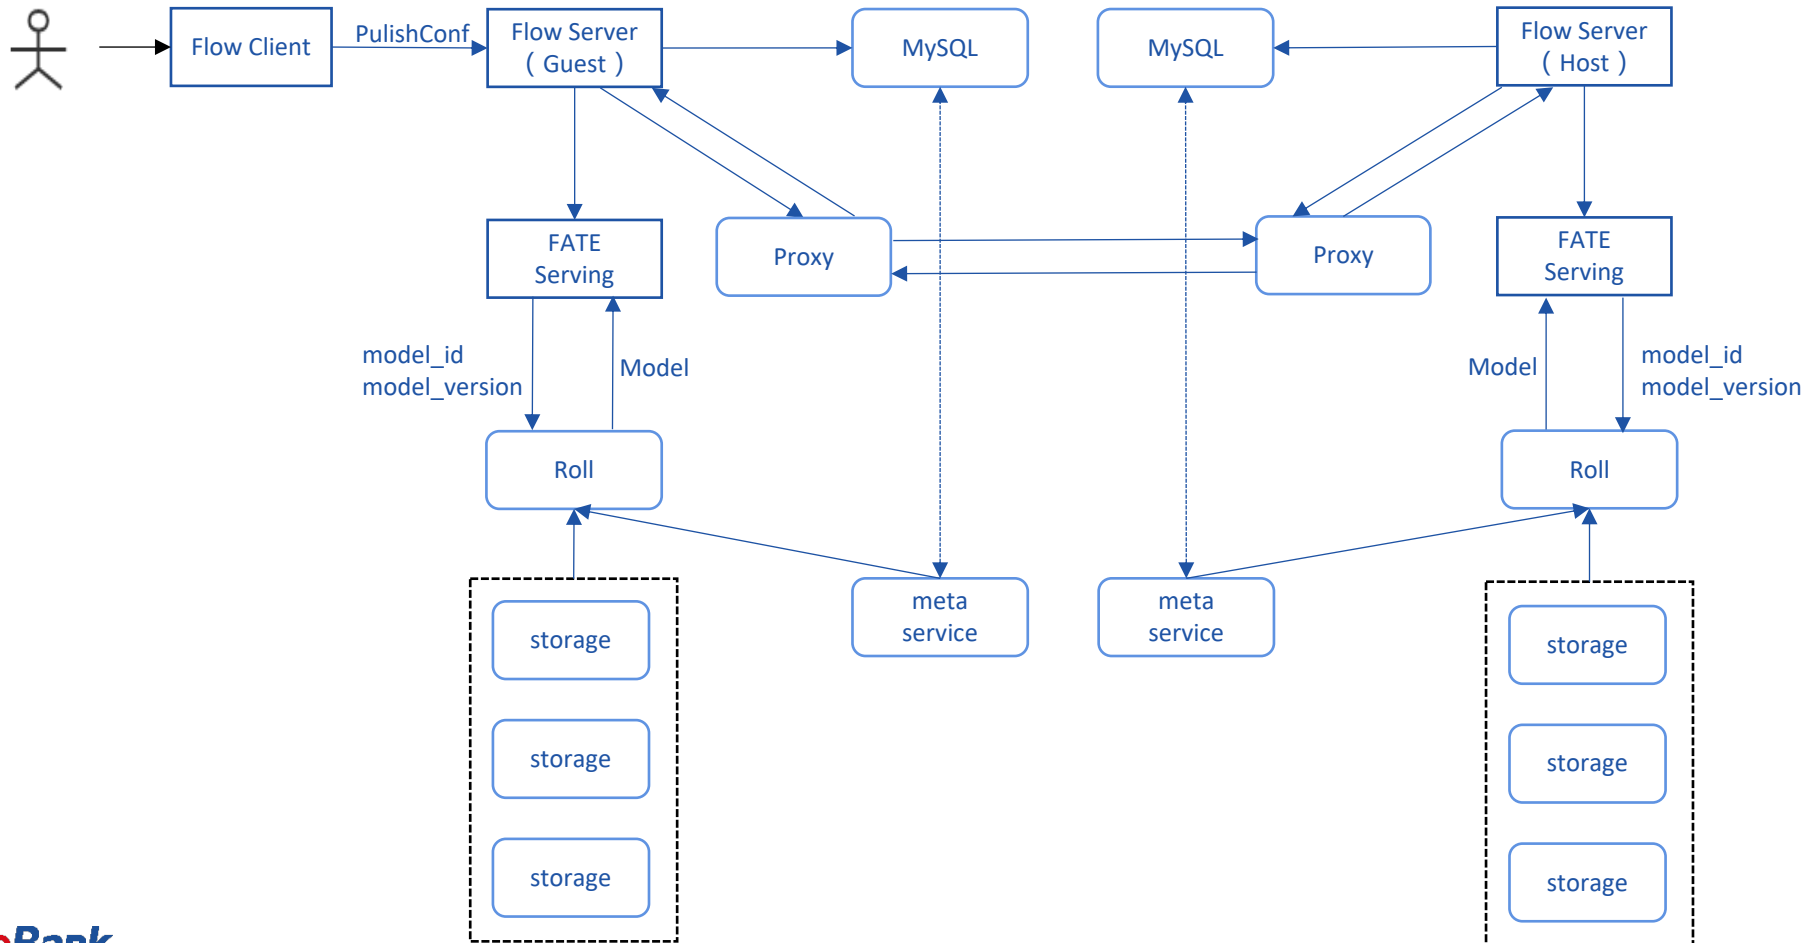

FATE v1.1 ARCH

曾纪策

2019.11

<https://www.fedai.org/>

<https://github.com/FederatedAI/FATE>

FATE Architecture – Single Party

Federated Learning Star Network

FATE Modeling

FATE Publish Model

FATE Online Inference